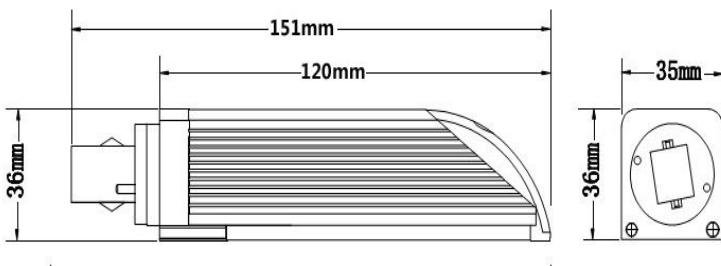

Heathfield LED G24 lamps are designed to replace the traditional compact fluorescent type. This 9w version offers in excess of 900lm. The unique design of the lamp offers a high light output that spreads light evenly giving a uniformed appearance. This product has been designed to give stable operation and low lumen depreciation.

Part Number	Colour	Luminous Flux
HPLC9/6000K	6000K	930 lm
HPLC9/4000K	4000K	884 lm
HPLC9/3000K	3000K	837 lm

Heathfield 9W led PLC G24 lamp Features

9w Range

Item	HPLC9/6000K	HPLC9/4000K	HPLC9/3000K
Equivalent	18W Compact fluorescent	18W Compact fluorescent	18W Compact fluorescent
Power consumption	9W	9W	9W
Colour	6000K	4000K	3000K
Colour temperature	Daylight	Cool white	Warm white
Life time	>50,000 hrs	>50,000 hrs	>50,000 hrs
Operating temperature	-10°C to + 45°C	-10°C to + 45°C	-10°C to + 45°C
Dimensions	151x35x36mm	151x35x36mm	151x35x36mm
Lumen	930lm	884lm	837lm
Certificates	CE, RoHS, WEEE	CE, RoHS, WEEE	CE, RoHS, WEEE
Lamp base	G24d-1, G24d-2, G24d-3	G24d-1, G24d-2, G24d-3	G24d-1, G24d-2, G24d-3
Power factor	>0.9	>0.9	>0.9
CRI	80	80	80

Dimensions

Light distribution graph