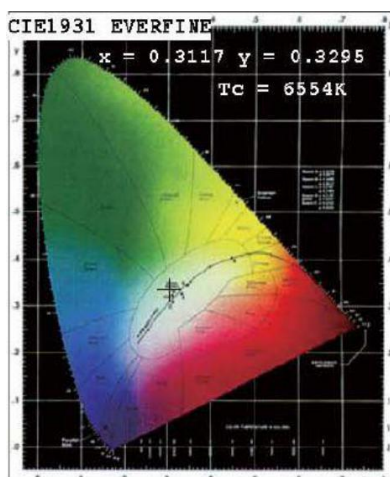

6W led Hawthorn downlight Product Features

6w Range

Item	HDL6/HAW/6000K	HDL6/HAW/4000K	HDL6/HAW/3000K
Input voltage	100-240V	100-240V	100-240V
Power consumption	6W	6W	6W
Colour temperature	Daylight	Cool white	Warm white
Life time	>50,000 hrs	>50,000 hrs	>50,000 hrs
Operating temperature	-10°C to + 65°C	-10°C to + 65°C	-10°C to + 65°C
Storage temperature	-10°C to + 60°C	-10°C to + 60°C	-10°C to + 60°C
Lumen	528lm	510lm	492lm
Beam angle	100°	100°	100°
Outer dimensions	Ø120x12mm	Ø120x12mm	Ø120x12mm
Cut out size	108mm	108mm	108mm
IP Rating	IP44	IP44	IP44
CRI	80	80	80

Chromaticity Diagram