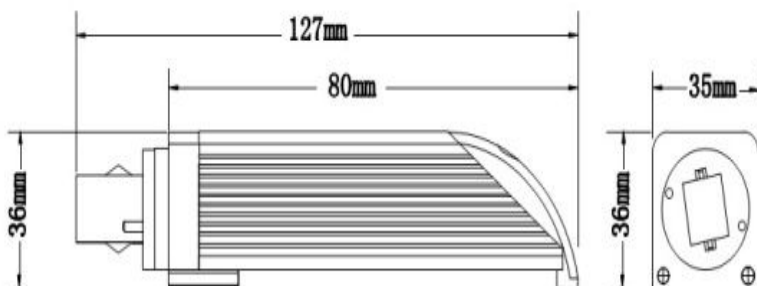

Heathfield LED G24 lamps are designed to replace the traditional compact fluorescent type. This 5w version offers in excess of 500lm. The unique design of the lamp offers a high light output that spreads light evenly giving a uniformed appearance. This product has been designed to give stable operation and low lumen depreciation. This lamp has up to 50,000 hrs of useable light with no maintenance costs, this product is truly a fit and forget solution.

Part Number	Colour	Luminous Flux
HPLC5/6000K	6000K	500 lm
HPLC5/4000K	4000K	475 lm
HPLC5/3000K	3000K	450 lm

Heathfield 5W led PLC G24 lamp Features

5w Range

Item	HPLC5/6000K	HPLC5/4000K	HPLC5/3000K
Equivalent	10W Compact fluorescent	10W Compact fluorescent	10W Compact fluorescent
Power consumption	5W	5W	5W
Colour	6000K	4000K	3000K
Colour temperature	Daylight	Cool white	Warm white
Life time	>50,000 hrs	>50,000 hrs	>50,000 hrs
Operating temperature	-10°C to + 45°C	-10°C to + 45°C	-10°C to + 45°C
Dimensions	127x35x36mm	127x35x36mm	127x35x36mm
Lumen	500lm	475lm	450lm
Certificates	CE, RoHS, WEEE	CE, RoHS, WEEE	CE, RoHS, WEEE
Lamp base	G24d-1, G24d-2, G24d-3	G24d-1, G24d-2, G24d-3	G24d-1, G24d-2, G24d-3
Power factor	>0.9	>0.9	>0.9
CRI	80	80	80

Dimensions

Light distribution graph