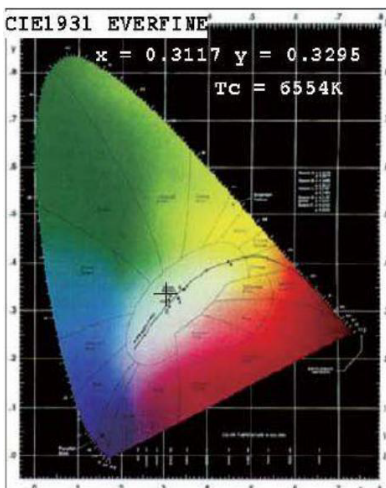

23W Sycamore led downlight Features

23w Range

Item	HDL23/6000K	HDL23/4000K	HDL23/3000K
Input voltage	100-244V	100-244V	100-244V
Power consumption	23W	23W	23W
Colour temperature	Daylight	Cool white	Warm white
Life time	>50,000 hrs	>50,000 hrs	>50,000 hrs
Operating temperature	-10°C to + 65°C	-10°C to + 65°C	-10°C to + 65°C
Storage temperature	-10°C to + 60°C	-10°C to + 60°C	-10°C to + 60°C
Lumen	2260lm	2200lm	2090lm
Certificates	CE, RoHS, FCC, WEEE	CE, RoHS, FCC, WEEE	CE, RoHS, FCC, WEEE
Beam angle	80°	80°	80°
Dimensions	230X105mm	230X105mm	230X105mm
Cut out size	210mm	210mm	210mm
CRI	80	80	80

Chromaticity Diagram