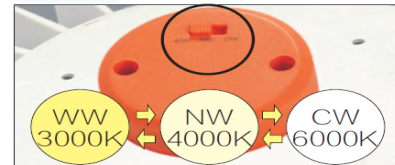

23W 3CCT Sycamore LED Downlight Range

Features In Brief:

1. Energy saving exceeding 60%
2. Uniformed light distribution
3. Original Samsung chips
4. Instant start, no flicking, no humming
5. DALI/1-10V/DSI versions available
6. IP rating - IP54
7. >50,000hrs (see website for details)

Heathfield LED downlights are designed to replace the traditional PL downlights commonly seen within offices and communal areas. This 23w version is a sleek unit with a 165mm cut out can be used to replacement traditional 6" 2x26w version. The solid construction of this unit offers both uniformed light distribution as well as maintenance free operation. Using original Samsung chips this unit is truly a fit and forget solution.

Part Number	Colour	Luminous Flux
HDL23/3k/4k/6k	6000K	2185 lm
HDL23/3k/4k/6k	4000K	2070 lm
HDL23/3k/4k/6k	3000K	1955 lm

23W 3 CCT Sycamore led downlight Features

23w Range

Item	HDL23/3k/4k/6k	HDL23/3k/4k/6k	HDL23/3k/4/6k
Input voltage	220-244V	220-244V	220-244V
Power consumption	23W	23W	23W
Colour temperature	Daylight	Cool white	Warm white
Life time	>50,000 hrs	>50,000 hrs	>50,000 hrs
Operating temperature	-10°C to + 65°C	-10°C to + 65°C	-10°C to + 65°C
Storage temperature	-10°C to + 60°C	-10°C to + 60°C	-10°C to + 60°C
Lumen	2185lm	2070lm	1955lm
Certificates	CE, RoHS, FCC, WEEE	CE, RoHS, FCC, WEEE	CE, RoHS, FCC, WEEE
Beam angle	80°	80°	80°
Dimensions	193X94mm	193X94mm	193X94mm
Cut out size	165mm	165mm	165mm
CRI	80	80	80