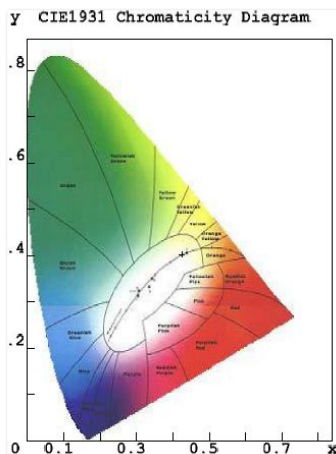

23W 3CCT Sycamore LED Downlight Range

Features In Brief:

1. Energy saving exceeding 60%
2. Uniformed light distribution
3. Original Samsung chips
4. Instant start, no flicking, no humming
5. DALI/1-10V/DSI versions available
6. IP rating - IP54
7. >50,000hrs (see website for details)

Heathfield LED downlights are designed to replace the traditional PL downlights commonly seen within offices and communal areas. This 23w version is a sleek unit with a 165mm cut out can be used to replacement traditional 6" 2x26w version. The solid construction of this unit offers both uniformed light distribution as well as maintenance free operation. Using original Samsung chips this unit is truly a fit and forget solution.

Part Number	Colour	Luminous Flux
HDL23/3k/4k/6k	6000K	2185 lm
HDL23/3k/4k/6k	4000K	2070 lm
HDL23/3k/4k/6k	3000K	1955 lm

23W 3 CCT Sycamore led downlight Features

23w Range

Item	HDL23/3k/4k/6k	HDL23/3k/4k/6k	HDL23/3k/4/6k
Input voltage	220-244V	220-244V	220-244V
Power consumption	23W	23W	23W
Colour temperature	Daylight	Cool white	Warm white
Life time	>50,000 hrs	>50,000 hrs	>50,000 hrs
Operating temperature	-10°C to + 65°C	-10°C to + 65°C	-10°C to + 65°C
Storage temperature	-10°C to + 60°C	-10°C to + 60°C	-10°C to + 60°C
Lumen	2185lm	2070lm	1955lm
Certificates	CE, RoHS, FCC, WEEE	CE, RoHS, FCC, WEEE	CE, RoHS, FCC, WEEE
Beam angle	80°	80°	80°
Dimensions	193X94mm	193X94mm	193X94mm
Cut out size	165mm	165mm	165mm
CRI	80	80	80

Chromaticity Diagram

Product Diagram