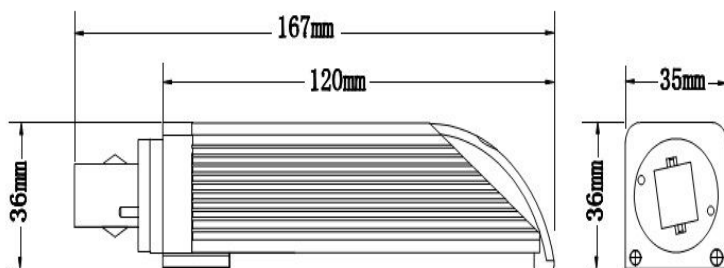

Heathfield LED G24 lamps are designed to replace the traditional compact fluorescent type. This 11w version offers in excess of 1150lm. The unique design of the lamp offers a high light output that spreads light evenly giving a uniformed appearance. This product has been designed to give stable operation and low lumen depreciation.

Part Number	Colour	Luminous Flux
HPLC11/6000K	6000K	1200 lm
HPLC11/4000K	4000K	1140 lm
HPLC11/3000K	3000K	1080 lm

Heathfield 11W led PLC G24 lamp Features

11w Range

Item	HPLC11/6000K	HPLC11/4000K	HPLC11/3000K
Equivalent	26W Compact fluorescent	26W Compact fluorescent	26W Compact fluorescent
Power consumption	11W	11W	11W
Colour	6000K	4000K	3000K
Colour temperature	Daylight	Cool white	Warm white
Life time	>50,000 hrs	>50,000 hrs	>50,000 hrs
Operating temperature	-10°C to + 45°C	-10°C to + 45°C	-10°C to + 45°C
Dimensions	167x35x36mm	167x35x36mm	167x35x36mm
Lumen	1200lm	1140lm	1080lm
Certificates	CE, RoHS, WEEE	CE, RoHS, WEEE	CE, RoHS, WEEE
Lamp base	G24d-1, G24d-2, G24d-3	G24d-1, G24d-2, G24d-3	G24d-1, G24d-2, G24d-3
Power factor	>0.9	>0.9	>0.9
CRI	80	80	80

Dimensions

Light distribution graph