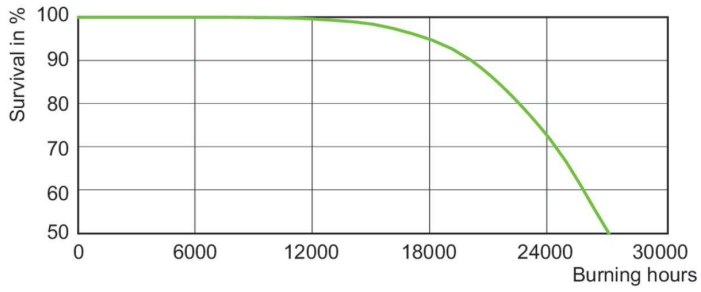

Photometric data

Light Distribution Diagram - MASTER CityWh CDO-ET Plus 150W/828 E40

Spectral Power Distribution Colour - MASTER CityWh CDO-ET Plus 150W/828 E40

MASTER CityWhite CDO-ET

Lifetime

LDLE_CDO-ET_0002-Life expectancy diagram