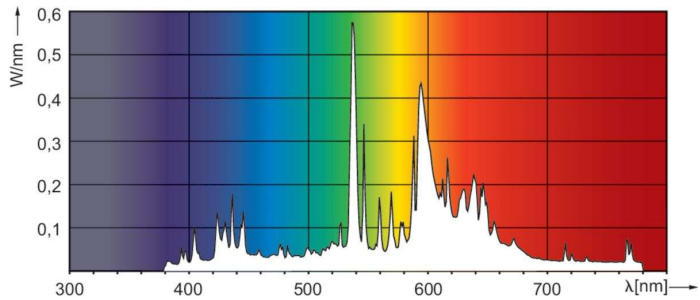

MASTER CityWhite CDO-ET

MASTER CityWhite CDO-ET Plus 150W/828 E40

Ceramic metal halide lamp, with opalized ovoid outer bulb shape, used in outdoor offering pleasant white light

Warnings and Safety

- Use only in totally enclosed luminaire, even during testing (IEC61167, IEC 62035, IEC60598)
- The luminaire must be able to contain hot lamp parts if the lamp ruptures
- Lamps may use electronic or electromagnetic control gear
- Control gear must include end-of-life protection (IEC61167, IEC 62035)

Product data

General Information	
Cap base	E40
Operating position	UNIVERSAL [Any or Universal (U)]
Flux measurement reference	Sphere
Life to 50% failures (nom.)	27,000 h

Light Technical	
Colour Code	828 [CCT of 2800K]
Luminous Flux	15,400 lm
Colour designation	Warm White (WW)
Chromaticity Coordinate X (Nom)	0.447
Chromaticity Coordinate Y (Nom)	0.4
Correlated Colour Temperature (Nom)	2800 K
Luminous efficacy (rated) (nom.)	108 lm/W
Colour rendering index (CRI)	85

Operating and Electrical	
Power Consumption	143.0 W
Voltage (nom.)	89 V

Controls and Dimming	
Dimmable	Yes

Mechanical and Housing	
Lamp Finish	Coated glass
Bulb shape	BD90
Net Weight (Piece)	0.157 kg

Approval and Application	
Energy Efficiency Class	F
Mercury (Hg) content (max.)	15.8 mg
Mercury (Hg) content (nom.)	15.8 mg
Energy consumption kWh/1,000 hours	143 kWh

Photometric data

Light Distribution Diagram - MASTER CityWh CDO-ET Plus 150W/828 E40

Spectral Power Distribution Colour - MASTER CityWh CDO-ET Plus 150W/828 E40

MASTER CityWhite CDO-ET

Lifetime

LDLE_CDO-ET_0002-Life expectancy diagram