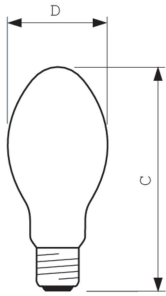

MASTER CityWhite CDO-ET

EPREL Registration Number	473400
Product Data	
Order product name	MASTER CityWh CDO-ET Plus 150W/828 E40
Full product name	MASTER CityWhite CDO-ET Plus 150W/828 E40
Full EOC	871829115881300
Order code	15881300
Material no. (12 NC)	928154908835

Local order code	150CDOETPLUS828
Numerator – quantity per pack	1
EAN/UPC – Product/Case	8718291158813
Numerator – packs per outer box	12
EAN/UPC - Case	8718291158820

Dimensional drawing

Product	D (max)	C (max)
MASTER CityWh CDO-ET Plus 150W/828 E40	91 mm	227 mm