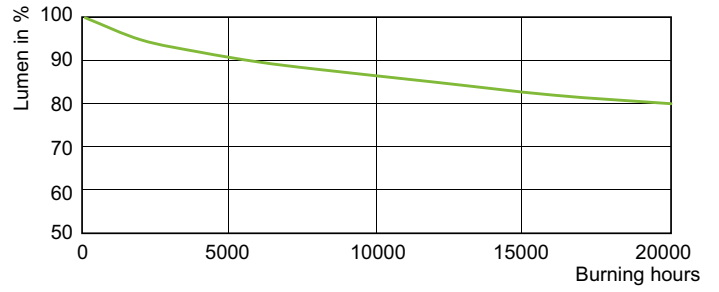

Product data

General Information	
Cap base	E40
Operating position	UNIVERSAL [Any or Universal (U)]
Flux measurement reference	Sphere
Life to 50% failures (nom.)	27,000 h

Light Technical	
Colour Code	828 [CCT of 2800K]
Luminous Flux	15,400 lm
Colour designation	Warm White (WW)
Chromaticity Coordinate X (Nom)	0.447
Chromaticity Coordinate Y (Nom)	0.4
Correlated Colour Temperature (Nom)	2800 K
Luminous efficacy (rated) (nom.)	108 lm/W
Colour rendering index (CRI)	85

Operating and Electrical	
Power Consumption	143.0 W
Voltage (nom.)	89 V

Controls and Dimming	
Dimmable	Yes

Mechanical and Housing	
Lamp Finish	Coated glass
Bulb shape	BD90
Net Weight (Piece)	0.157 kg

Approval and Application	
Energy Efficiency Class	F
Mercury (Hg) content (max.)	15.8 mg
Mercury (Hg) content (nom.)	15.8 mg
Energy consumption kWh/1,000 hours	143 kWh

Photometric data

Light Distribution Diagram - MASTER CityWh CDO-ET Plus 150W/828 E40

Spectral Power Distribution Colour - MASTER CityWh CDO-ET Plus 150W/828 E40

MASTER CityWhite CDO-ET

Lifetime

LDLE_CDO-ET_0002-Life expectancy diagram