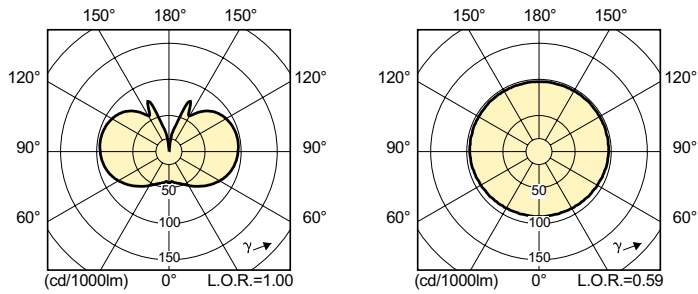

MASTER CityWhite CDO-ET

EPREL Registration Number	473400
Product Data	
Order product name	MASTER CityWh CDO-ET Plus 150W/828 E40
Full product name	MASTER CityWhite CDO-ET Plus 150W/828 E40
Full EOC	871829115881300
Order code	15881300
Material no. (12 NC)	928154908835

Local order code	150CDOETPLUS828
Numerator – quantity per pack	1
EAN/UPC – Product/Case	8718291158813
Numerator – packs per outer box	12
EAN/UPC - Case	8718291158820

Dimensional drawing

Product	D (max)	C (max)
MASTER CityWh CDO-ET Plus 150W/828 E40	91 mm	227 mm

Photometric data

Light Distribution Diagram - MASTER CityWh CDO-ET Plus 150W/828 E40